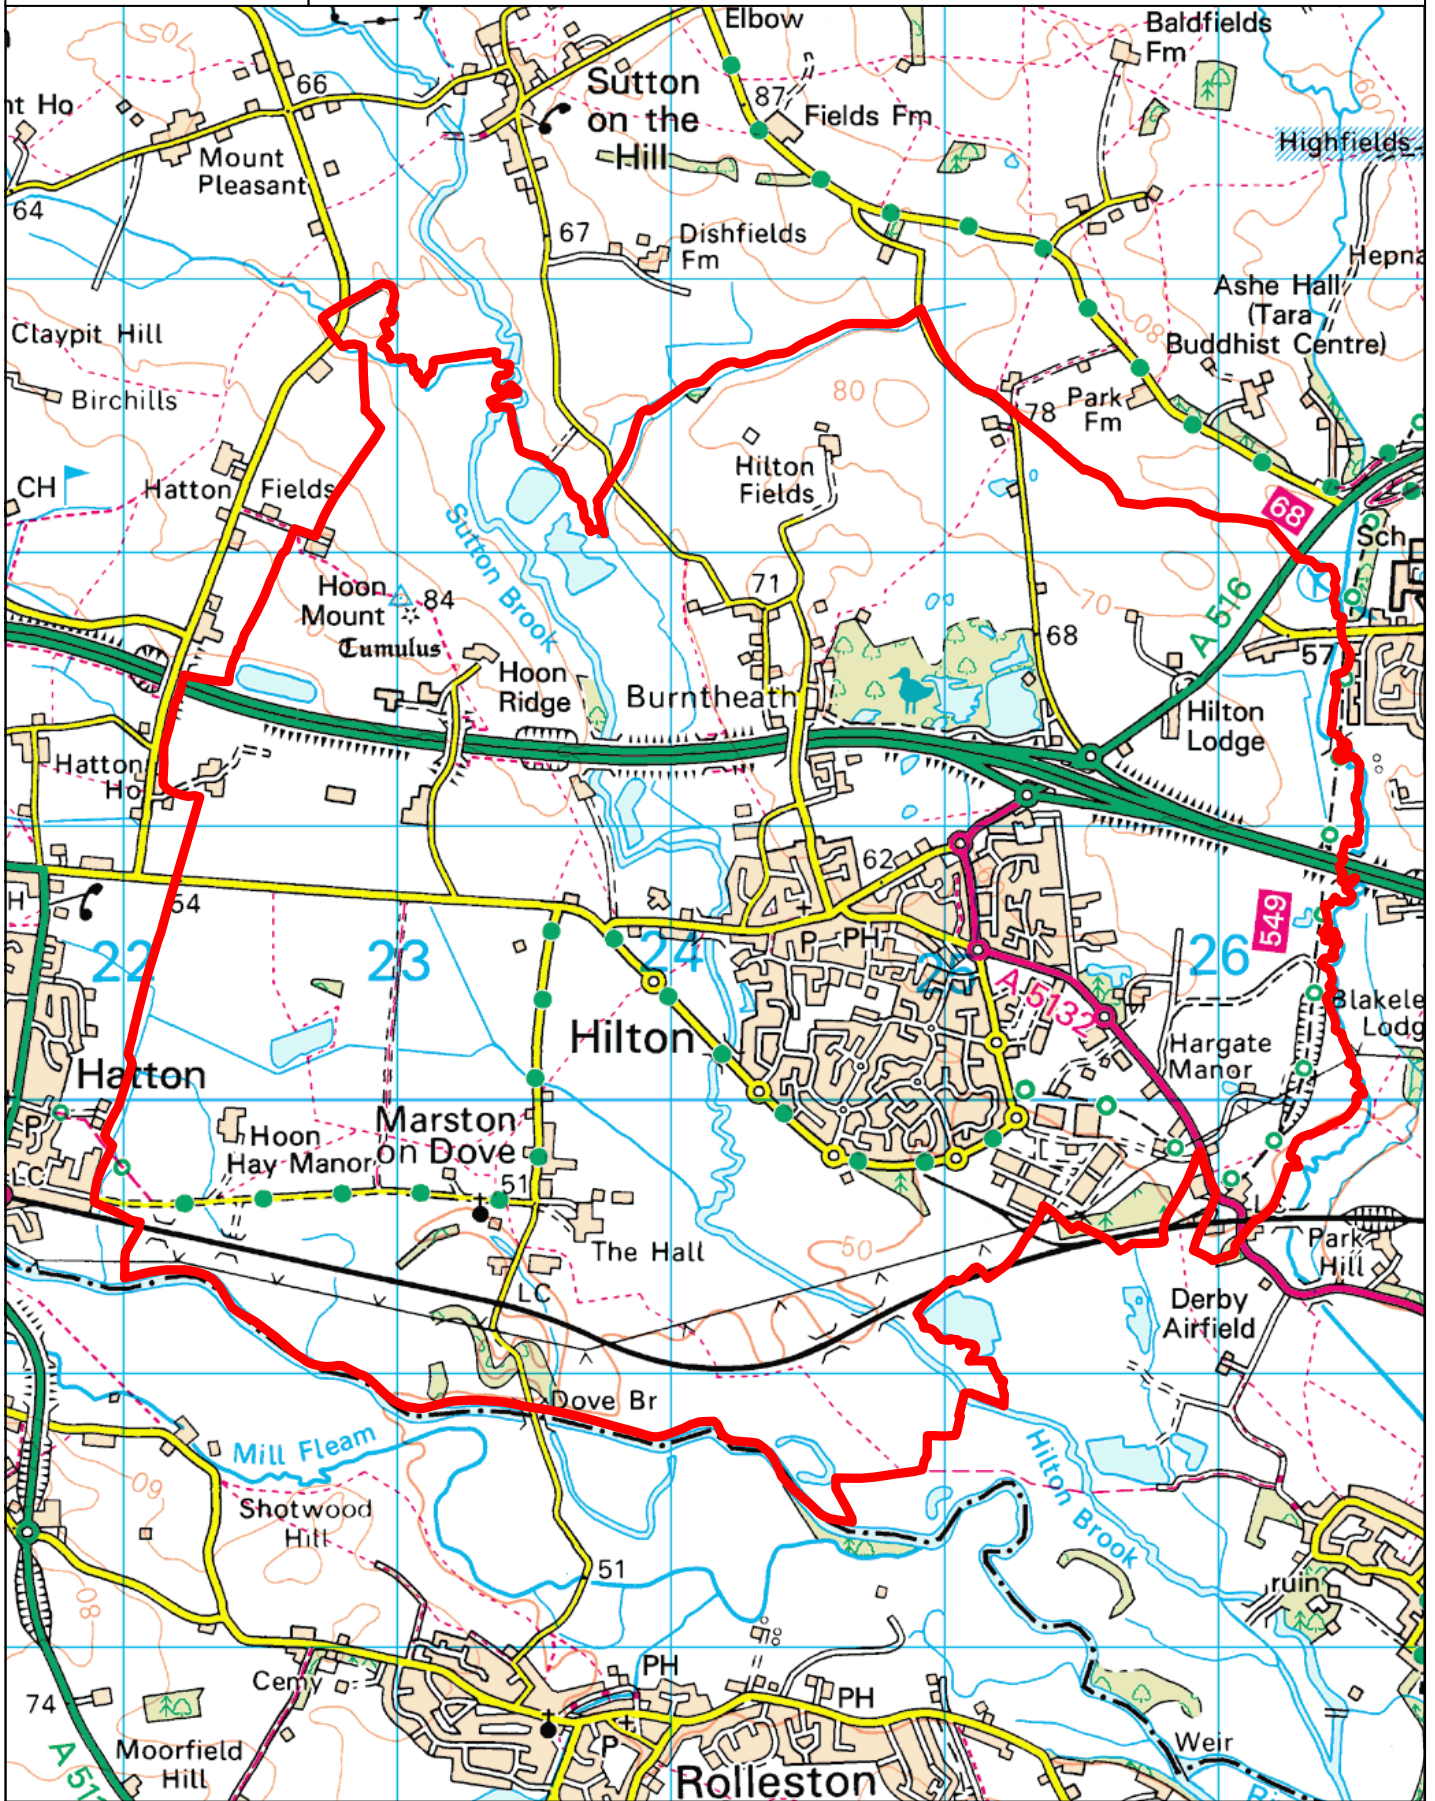

South Derbyshire District Council

Proposed neighbourhood area boundary for Hilton Neighbourhood Plan

© Crown copyright. All rights reserved 100019461 2014

Neighbourhood area boundary

Not to Scale
June 2019